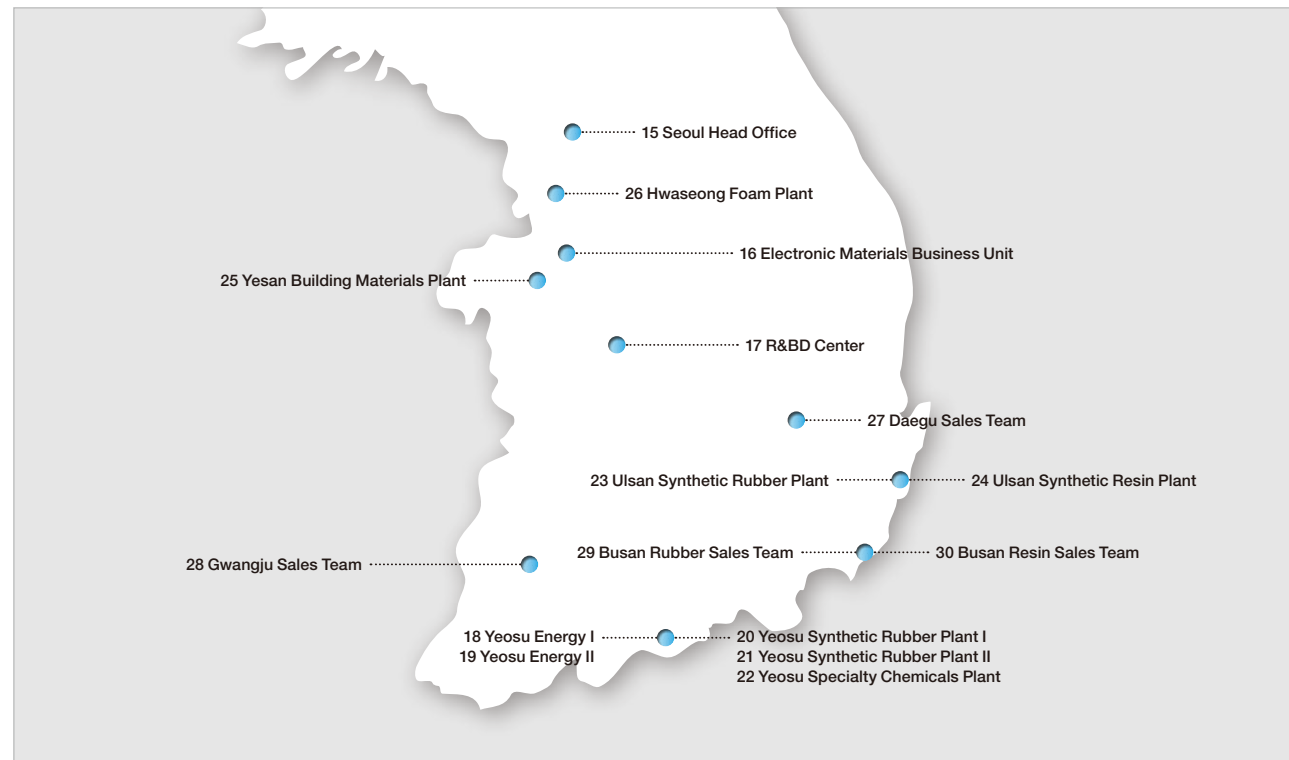

Global Network

Domestic

15 Seoul Head Office

Kumho Asiana Main Tower, 76, Saemunan-ro
Jongno-gu, Seoul, Korea
TEL +82-2-6961-1114 FAX +82-2-6961-1449

16 Electronic Materials Business Unit

958, Oncheondae-ro, Shinchang-myeon
Asan, Chungnam, Korea
TEL +82-41-423-3114 FAX +82-41-423-3199

17 R&BD Center

1557, Yuseongdae-ro, Yuseong-gu, Daejeon, Korea
TEL +82-42-865-8600 FAX +82-42-862-5651

18 Yeosu Energy I

46-51, Yeosusandan-2-ro, Yeosu, Jeonnam, Korea
TEL +82-61-690-8601 FAX +82-61-690-8608

19 Yeosu Energy II

223-84, Yeosusandan-2-ro, Yeosu, Jeonnam, Korea
TEL +82-61-688-7101 FAX +82-61-688-7199

20 Yeosu Synthetic Rubber Plant I

118, Yeosusandan-3-ro, Yeosu, Jeonnam, Korea
TEL +82-61-688-3000 FAX +82-61-688-3166

21 Yeosu Synthetic Rubber Plant II

331, Sandanjungang-ro, Yeosu, Jeonnam, Korea
TEL +82-61-688-7210 FAX +82-61-688-7219

22 Yeosu Specialty Chemicals Plant

227, Yeosusandan-2-ro, Yeosu, Jeonnam, Korea
TEL +82-61-688-3930 FAX +82-61-685-5806

23 Ulsan Synthetic Rubber Plant

64, Sanggae-ro, Nam-gu, Ulsan, Korea
TEL +82-52-259-6114 FAX +82-52-275-6547

24 Ulsan Synthetic Resin Plant

260-257, Cheoyong-ro, Nam-gu, Ulsan, Korea
TEL +82-52-279-8600 FAX +82-52-273-1148

25 Yesan Building Materials Plant

1033-9, Yedeok-ro, Godeok-myeon
Yesan-gun, Chungnam, Korea
TEL +82-41-330-8610 FAX +82-41-330-8699

26 Hwaseong Foam Plant

1093, Balan-ro, Jungnam-myeon, Hwaseong, Gyeonggi, Korea
TEL +82-31-831-6610 FAX +82-31-831-6619

27 Daegu Sales Team

4F, Leejo Bldg., 461, Chilgokjungangdae-ro
Buk-gu, Daegu, Korea
TEL +82-53-326-6336 FAX +82-53-326-6340

28 Gwangju Sales Team

4F, Green Bldg., 121, Sangmuminju-ro, Seo-gu, Gwangju, Korea
TEL +82-62-372-6865 FAX +82-62-372-6862

29 Busan Rubber Sales Team

12F, Geumjeong Bldg., 1925, Jungangdae-ro
Geumjeong-gu, Busan, Korea
TEL +82-51-516-8467 FAX +82-51-516-9331

30 Busan Resin Sales Team

12F, Geumjeong Bldg., 1925, Jungangdae-ro
Geumjeong-gu, Busan, Korea
TEL +82-51-518-5487 FAX +82-51-518-6577